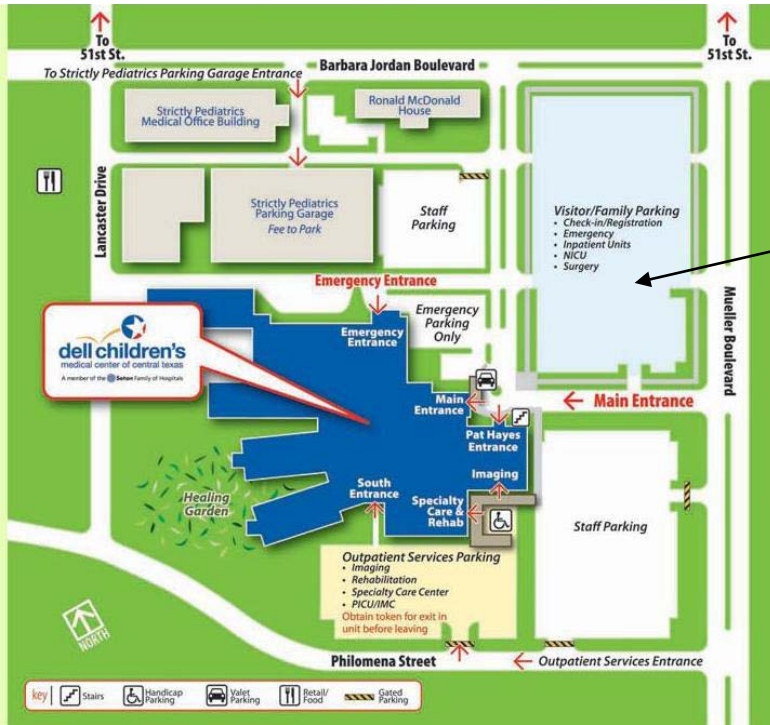

Buck's Barn Saturday, December 4th, 2010 7:30 am – 4:30 pm Dell Children's Medical Center – 4900 Mueller Drive, Austin, Texas 78723

Volunteers – Park in the Visitor Parking Lot, enter through the Main Entrance, follow the VOLUNTEER CHECKIN signs

Volunteers park here

Volunteers enter here