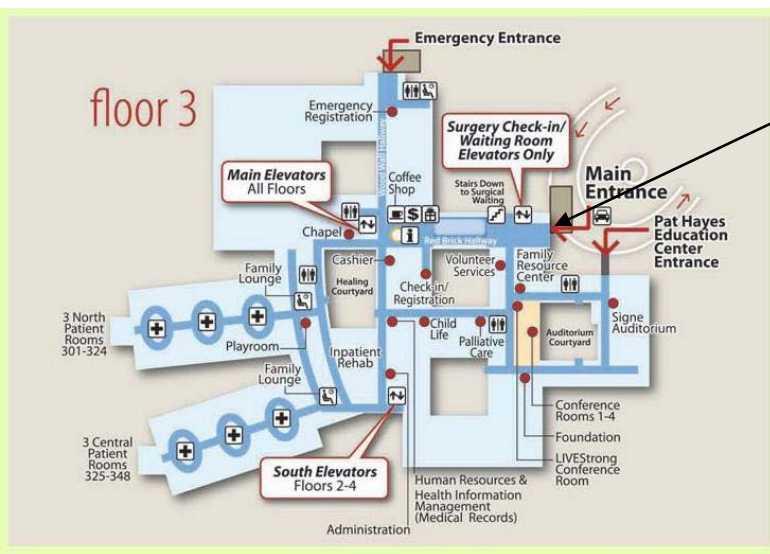

Buck's Barn Saturday, December 4th, 2010 7:30 am – 4:30 pm Dell Children's Medical Center – 4900 Mueller Drive, Austin, Texas 78723

Volunteers – Park in the Visitor Parking Lot, enter through the Main Entrance, follow the VOLUNTEER CHECKIN signs

Volunteers park here

Volunteers enter here